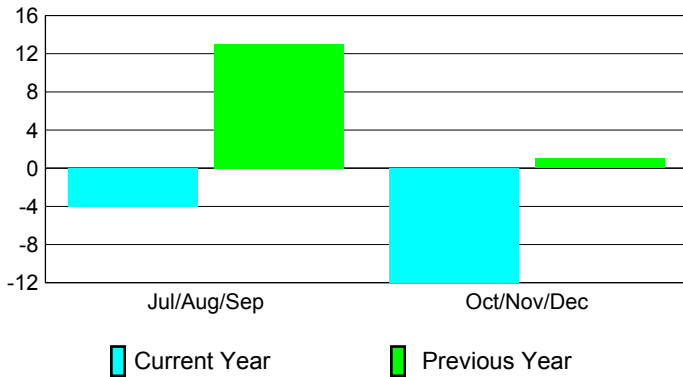

2010-2011 GMT Reports for District (or Undistricted) **District 322C1**

GMT: SANGEETA JATIA

Location: INDIA

GMT CA: 6

CLUBS

Club Results
2010-2011

Clubs
2009-2010

Month	New Club Goal	Actual New Clubs	Actual Dropped Clubs	Gain/Loss of Clubs	Gain/Loss of Clubs
Jul/Aug/Sep	3	2	-6	-4	13
Oct/Nov/Dec	2	0	-12	-12	1
Totals	5	2	-18	-16	14

Club Results 2010-2011

Goal, New, Dropped, Gain/Loss

Comparison of Club Gain/Loss

Current Year Compared to the Previous Year

YTD Status Quo Clubs 2010-2011

Status Quo Clubs Compared to Status Quo Members

MEMBERSHIP