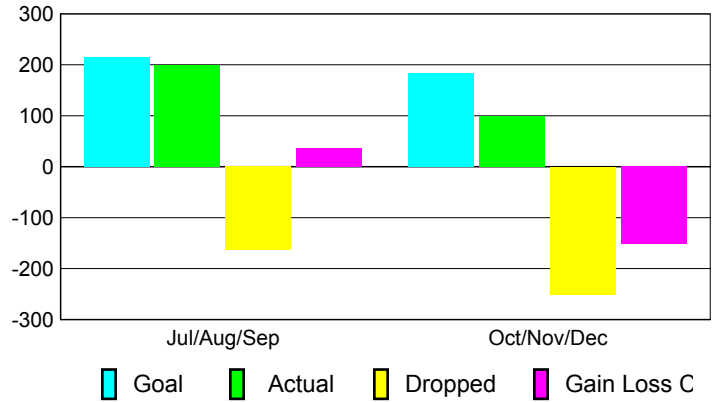

Membership Results 2010-2011

Goal, New, Dropped, Gain/Loss