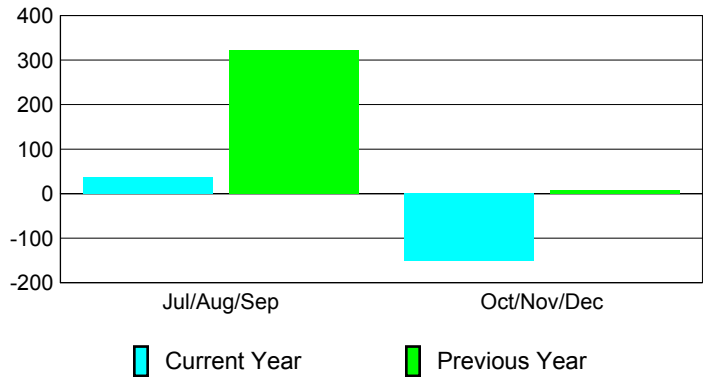

Comparison of Membership Gain/Loss

Current Year Compared to the Previous Year