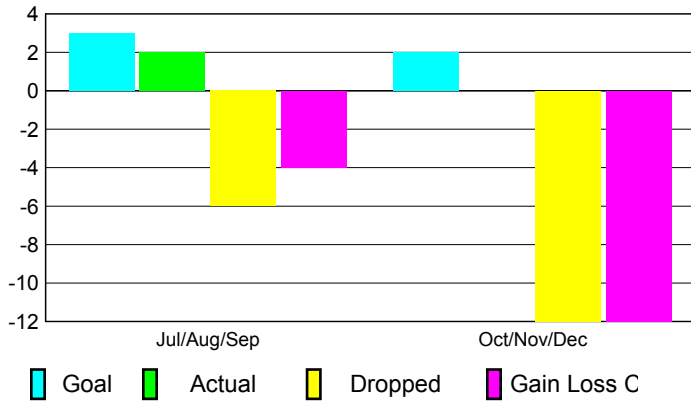

2010-2011 GMT Reports for District (or Undistricted) **District 322C1**

GMT: SANGEETA JATIA

Location: INDIA

GMT CA: 6

CLUBS

Club Results
2010-2011

Clubs
2009-2010

Month	New Club Goal	Actual New Clubs	Actual Dropped Clubs	Gain/Loss of Clubs	Gain/Loss of Clubs
Jul/Aug/Sep	3	2	-6	-4	13
Oct/Nov/Dec	2	0	-12	-12	1
Totals	5	2	-18	-16	14

Club Results 2010-2011

Goal, New, Dropped, Gain/Loss

Comparison of Club Gain/Loss

Current Year Compared to the Previous Year

YTD Status Quo Clubs 2010-2011

Status Quo Clubs Compared to Status Quo Members

MEMBERSHIP